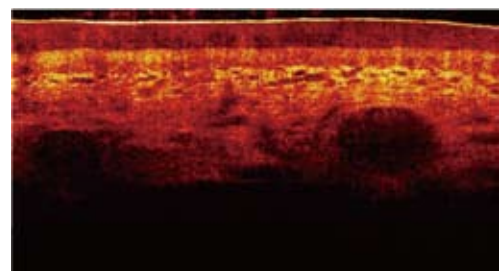

NEW

Wide range Swept Source HSL-2100-WR

Santec introduces new top-notch range of high speed swept source. New source realizes 20kHz fastest scan while maintaining wide scan range of over 170nm. This feature provides advantage in ultra high-speed imaging or motion-sensitive applications, i.e. ophthalmology, endoscope applications. Polygon-scanner based system with PMF fiber ring configuration boasts industrial-class high reliability. Santec also supports the integration of HSL into customer's system providing lots of options as well as OCT system software.

* Please note, these specifications are subject to change due to on-going engineering developments.

Wavelength Range

Image examples

In courtesy of Michelson Diagnostics Ltd.

www.santec.com E-Mail : sales@santec.com