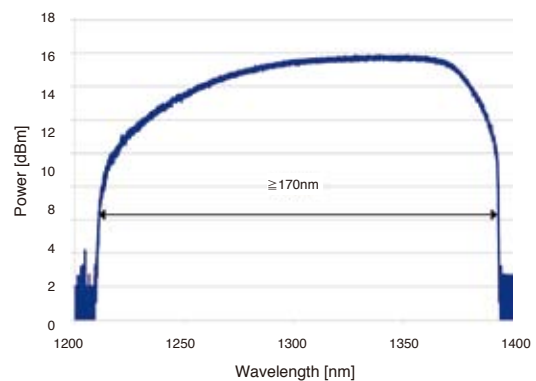

Applications

- ▶ High resolution OCT

Specification

| Parameter | Specification | Notes |
|-------------------|--------------------------------|---------------------|
| Center wavelength | 1290-1320nm | |
| Scan range | $\geq 170\text{nm}$ | |
| Scan rate | 20kHz | |
| Coherence length | $\geq 6\text{mm}$ | |
| Output power | $\geq 20\text{mW}$ | At peak |
| RIN | $\leq -120\text{dB/Hz}$ | Over 10 to 100MHz |
| Size | 343×376×153mm 200×300×100mm | HSL-2100 HSL-200 |

* Please note, these specifications are subject to change due to on-going engineering developments.

Wavelength Range

Image examples

In courtesy of Michelson Diagnostics Ltd.

www.santec.com E-Mail : sales@santec.com